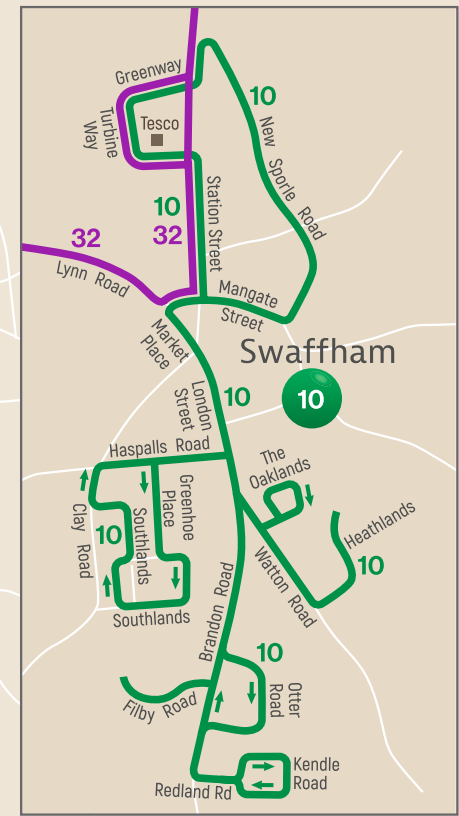

Go to town

Bus Network

THE WASH

CAMBRIDGESHIRE

NORFOLK

- | | | | |
|-----|------------------------------------|----|------------------------------|
| 10 | Swaffham Circular | 61 | Three Holes - Downham Market |
| 32 | Mileham via Swaffham - King's Lynn | 62 | Fincham - Downham Market |
| 47 | Downham Market - King's Lynn | 65 | Welney - Downham Market |
| 52 | Wisbech - Easton College | 66 | Fincham - Downham Market |
| 413 | Wolferton - Springwood High School | | |