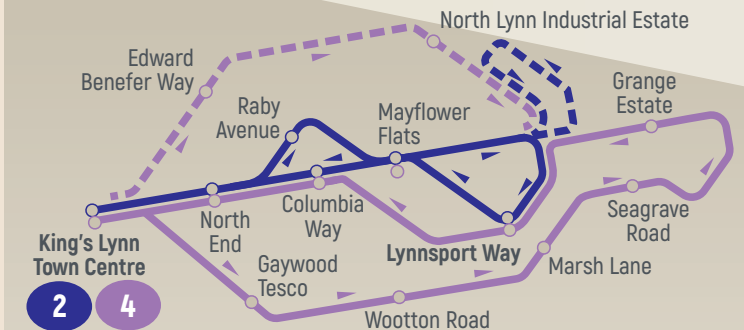

Go to town routes in King's Lynn

- Key to our routes**
- 2 King's Lynn - North Lynn
 - 3 King's Lynn - North Wootton
 - 4 King's Lynn - North Lynn
 - 5 King's Lynn - Gaywood Park
 - 21 King's Lynn - Docking
 - 47 King's Lynn - Downham Market
 - 413 King's Lynn - Wolferton

travel green
travel safe
travel GTT

Go to town

Address: Unit 7 & 8 Merchants Close,
King's Lynn, Norfolk, PE30 4JX

Phone: 01553 776971

Fax: 01553 776142

Web: www.gtt-online.co.uk

Bus times for North Lynn 2 & 4

new links for Gaywood,
Marsh Lane and Lynnsport

from 25 July 2022

Go to town

The local bus company with the big heart
from West Norfolk Community Transport

Routes 2 & 4

King's Lynn - North Lynn Mondays to Fridays