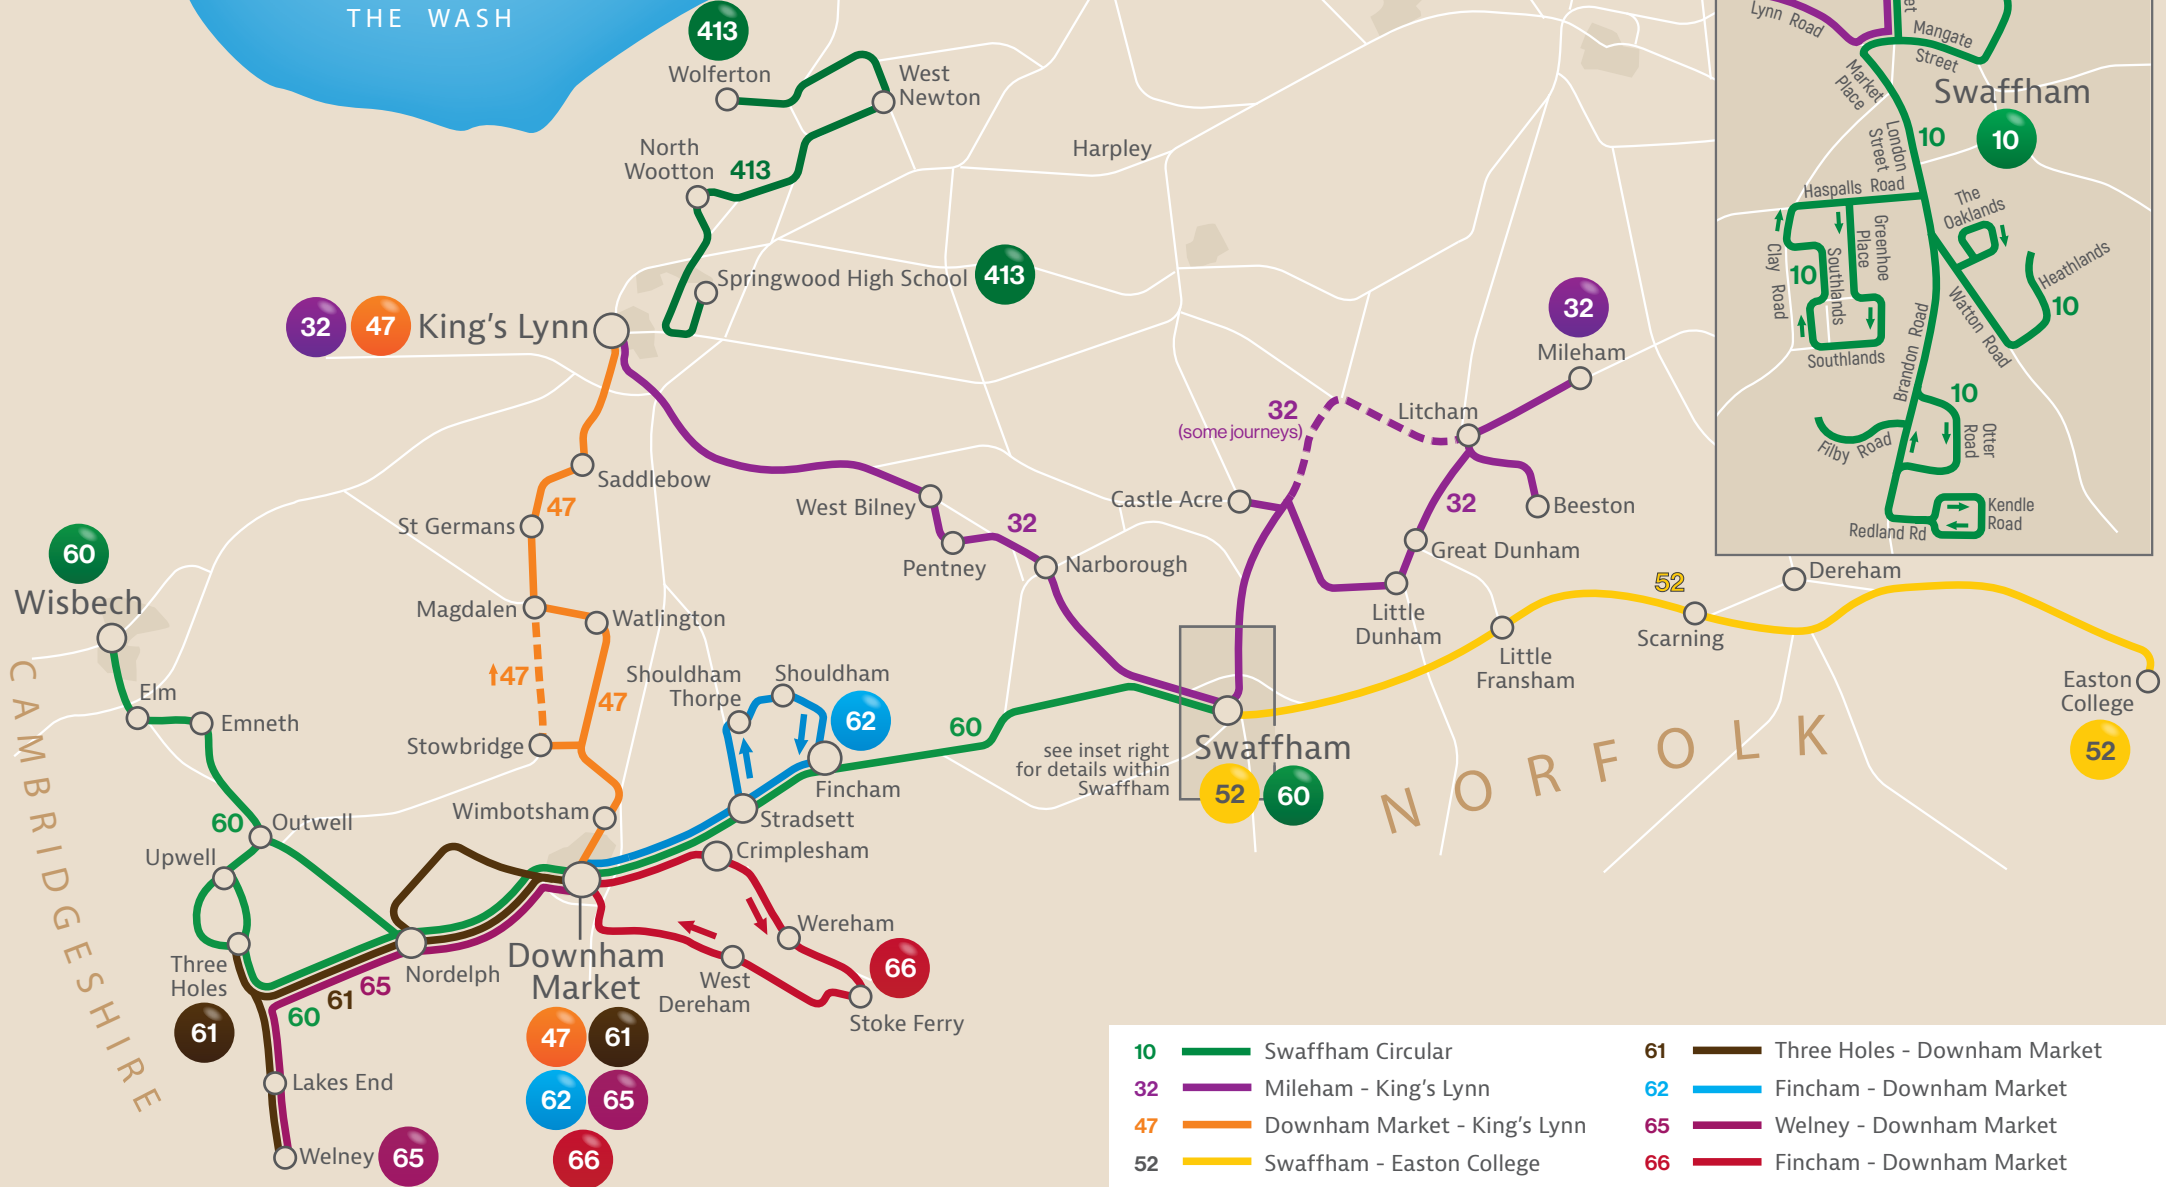

Go to town

Bus Network

THE WASH

CAMBRIDGESHIRE

NORFOLK

- | | |
|---|---|
| 10 — Green — Swaffham Circular | 61 — Brown — Three Holes - Downham Market |
| 32 — Purple — Mileham - King's Lynn | 62 — Blue — Fincham - Downham Market |
| 47 — Orange — Downham Market - King's Lynn | 65 — Purple — Welney - Downham Market |
| 52 — Yellow — Swaffham - Easton College | 66 — Red — Fincham - Downham Market |
| 60 — Green — Wisbech - Swaffham | 413 — Green — Wolferton - Springwood High School |