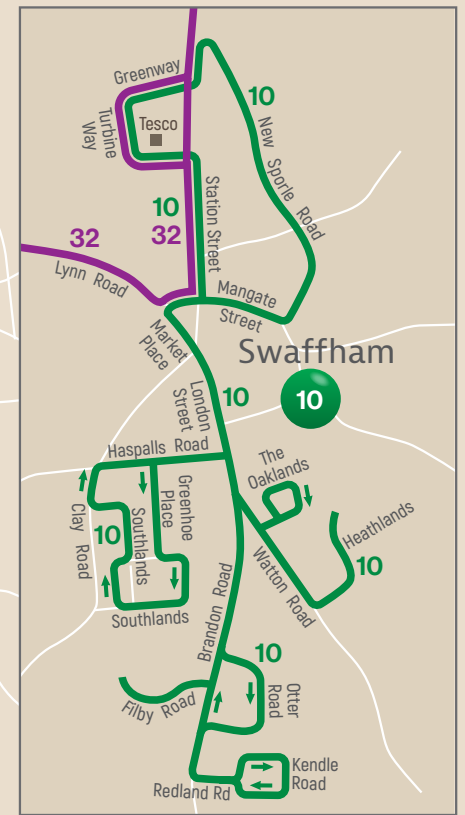

Go to town

Bus Network

THE WASH

CAMBRIDGESHIRE

NORFOLK

- | | |
|---|---|
| 10 — Green — Swaffham Circular | 61 — Brown — Three Holes - Downham Market |
| 32 — Purple — Mileham - King's Lynn | 62 — Blue — Fincham - Downham Market |
| 47 — Orange — Downham Market - King's Lynn | 65 — Purple — Welney - Downham Market |
| 52 — Yellow — Swaffham - Easton College | 66 — Red — Fincham - Downham Market |
| 60 — Green — Wisbech - Swaffham | 413 — Green — Wolferton - Springwood High School |